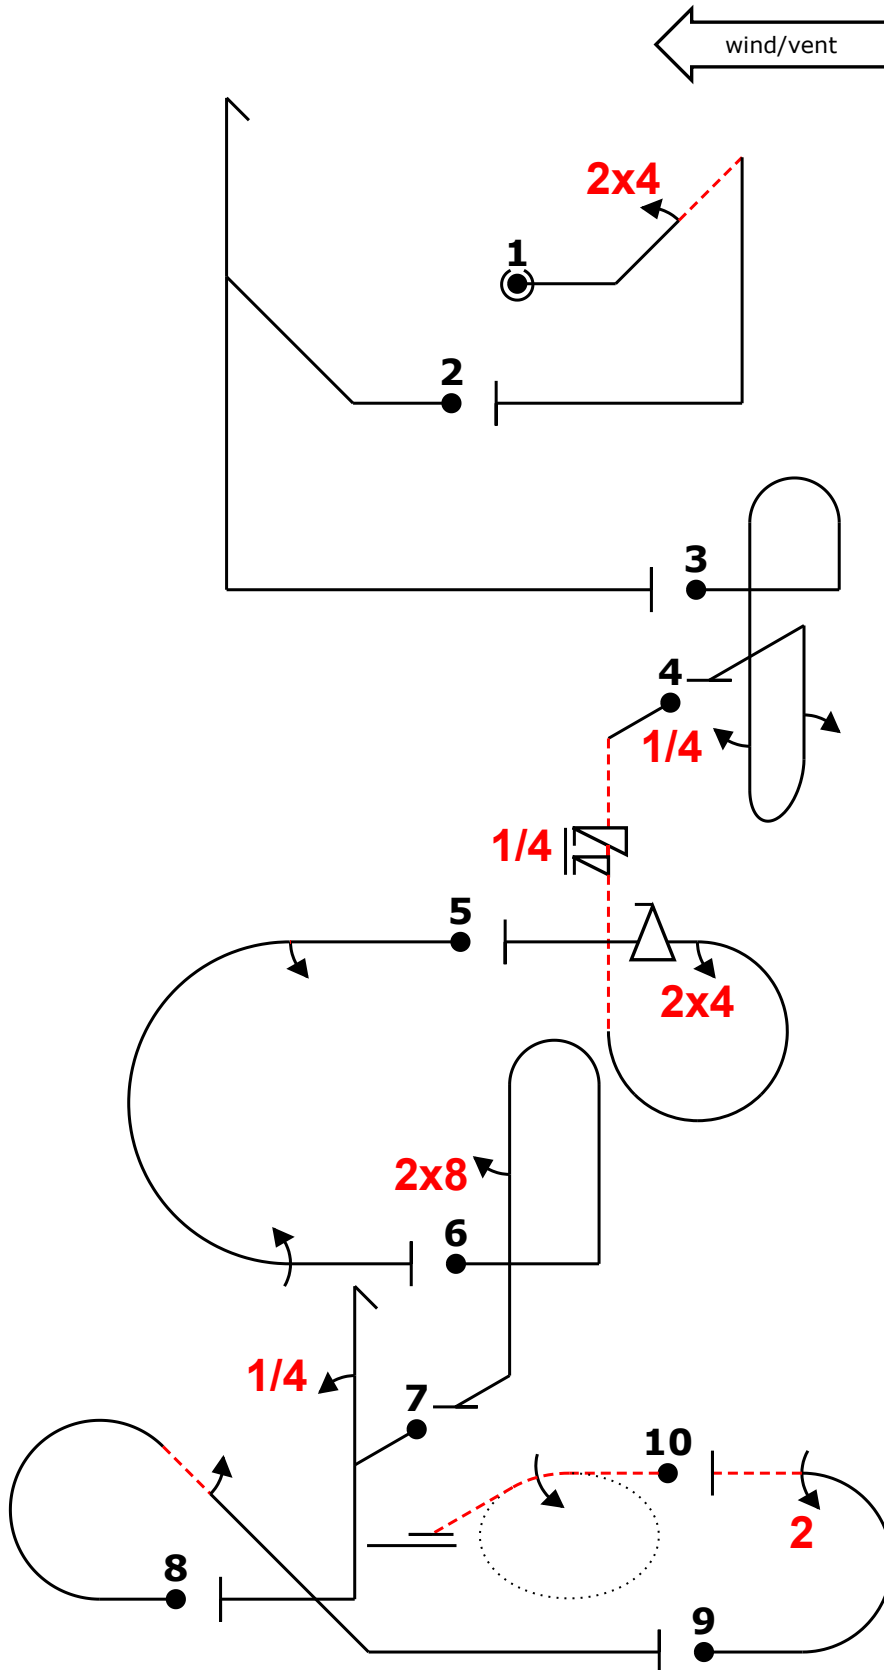

"eD" 24t.++- dh...'++++' ~~~bb(,4~~),2- "eA" ,5s`irp24,£> 8% 2a1+` b~~,8.'+'~~ "eC" 4h--> ~~~~~c2'+++ "eB" m22- "eE" `~ljl-

Mayr Pilot
Extra 330 D-EXBH
A/C