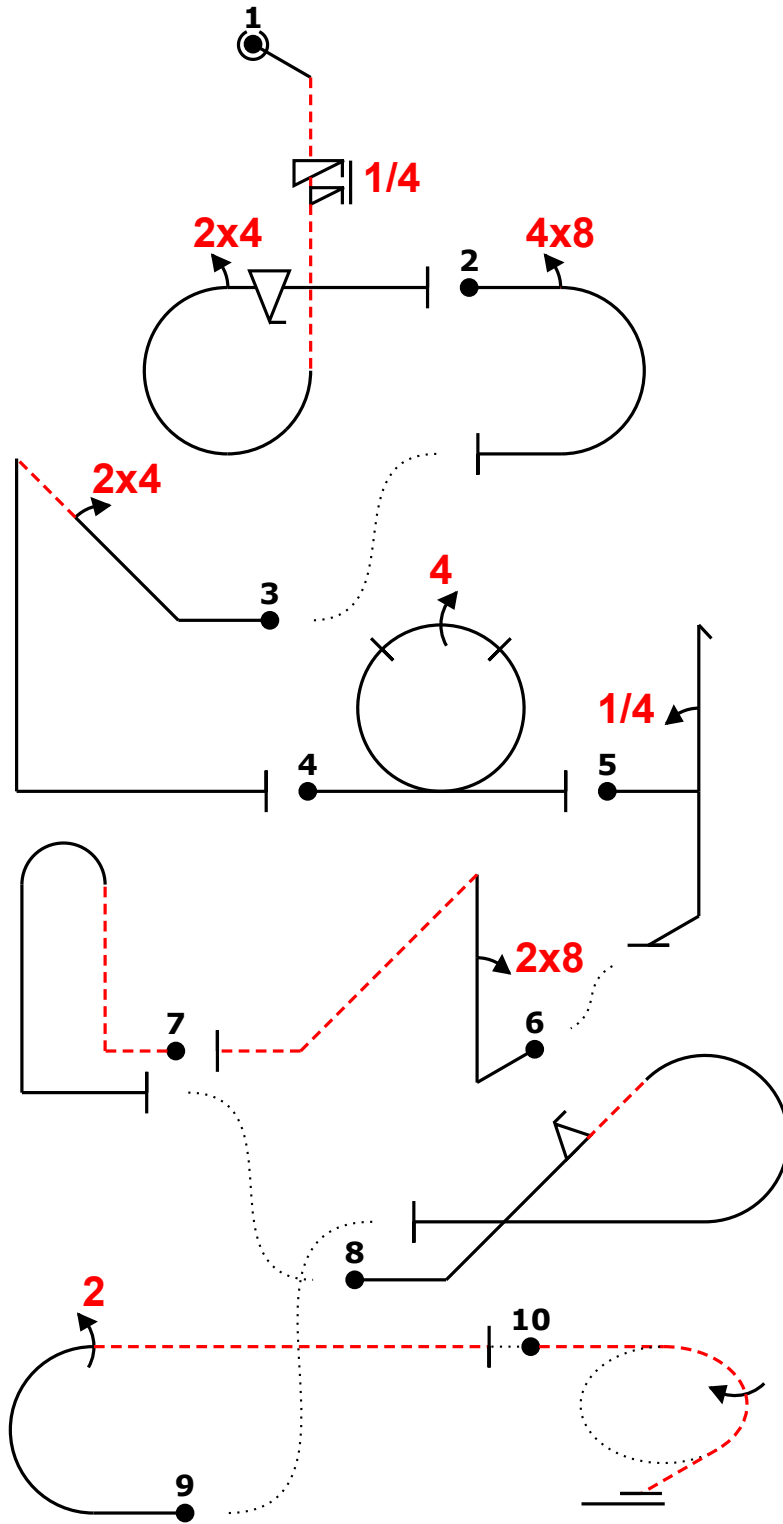

ej /5sirp24,f- 48a (-6,8) .,24t..''+++ o,44 /4h (-2,3) ,8k~~~~- ~~~-b (6,9) ^2frc (-7,14) m22----- (-2,0) -ljl-