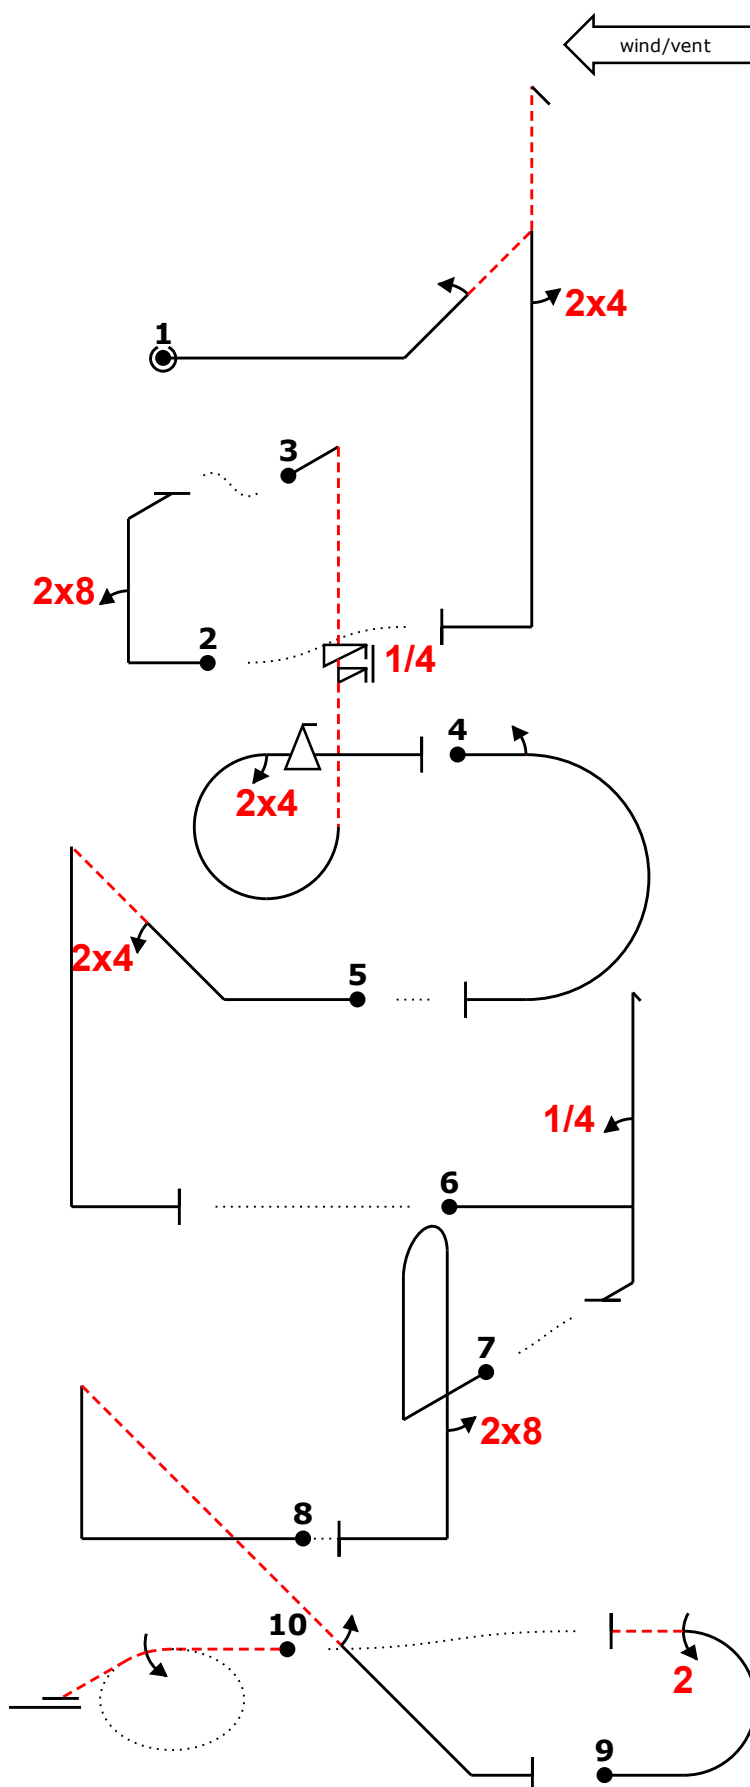

		Form B
Pilot ID	CIVA Intermediate Free Known	
	Flight #	

```
+++*2'dh24.....'~ (-9,2) v8^ (3,1) "@A" ..'5sirp,24,f 7% ``2a+'' (-2,0) "@D" +'24''t.....~ (11,0) "@C" -3% ~+++4..h (-3,2) ~b.'8
** (2,0) 7% +''''k.'2''+'' (0,0) "@B" m22- (-14,1) "@B" -1j1-
```

Roland Kastenhuber  
Pilot  
E300 D-EPO1  
A/C

SNAC - Môtiers 2021		Form B
Pilot ID	SAA Intermediate Known	Flight #

ej /5sirp24,f- 48a (-6,8) .,24t..''+++ o,44 /4h (-2,3) ,8k~~~~- ~~~-b (6,9) ^2frc (-7,14) m22----- (-2,0) -ljl-