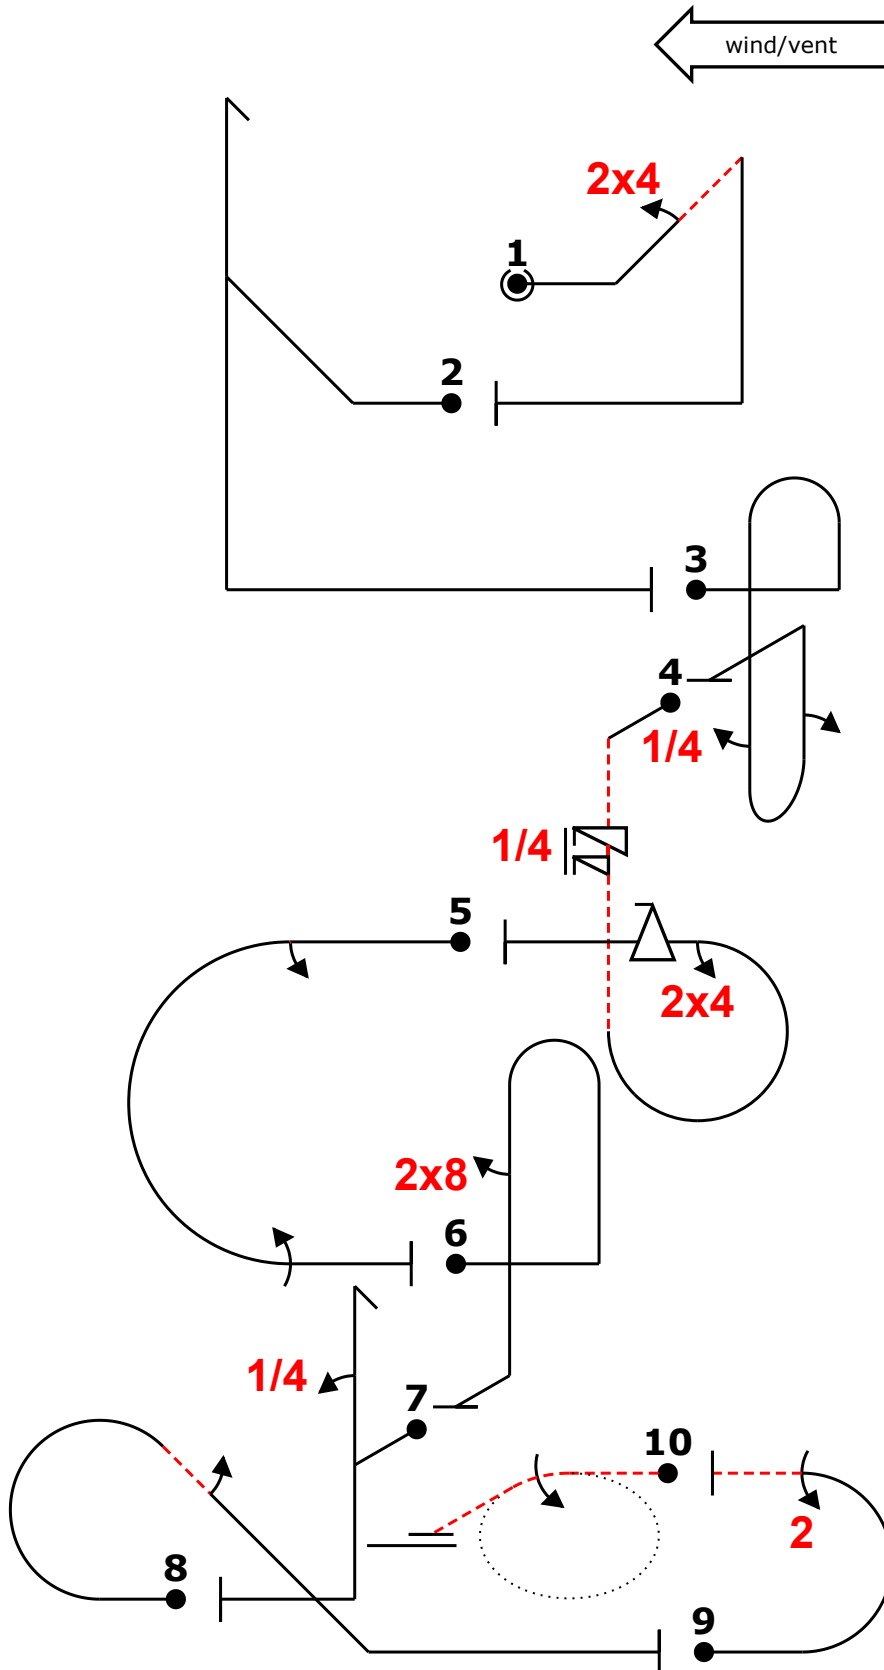

"eD" 24t.++- dh...'++++' ~~~bb(,4~~),2- "eA" ,5s`irp24,£> 8% 2a1+` b~~,8.''+~~ "eC" 4h--> ~~~~~c2'+++ "eB" m22- "eE" `~ljl-

Kinzner Pilot
Extra 330 D-EXBH
A/C